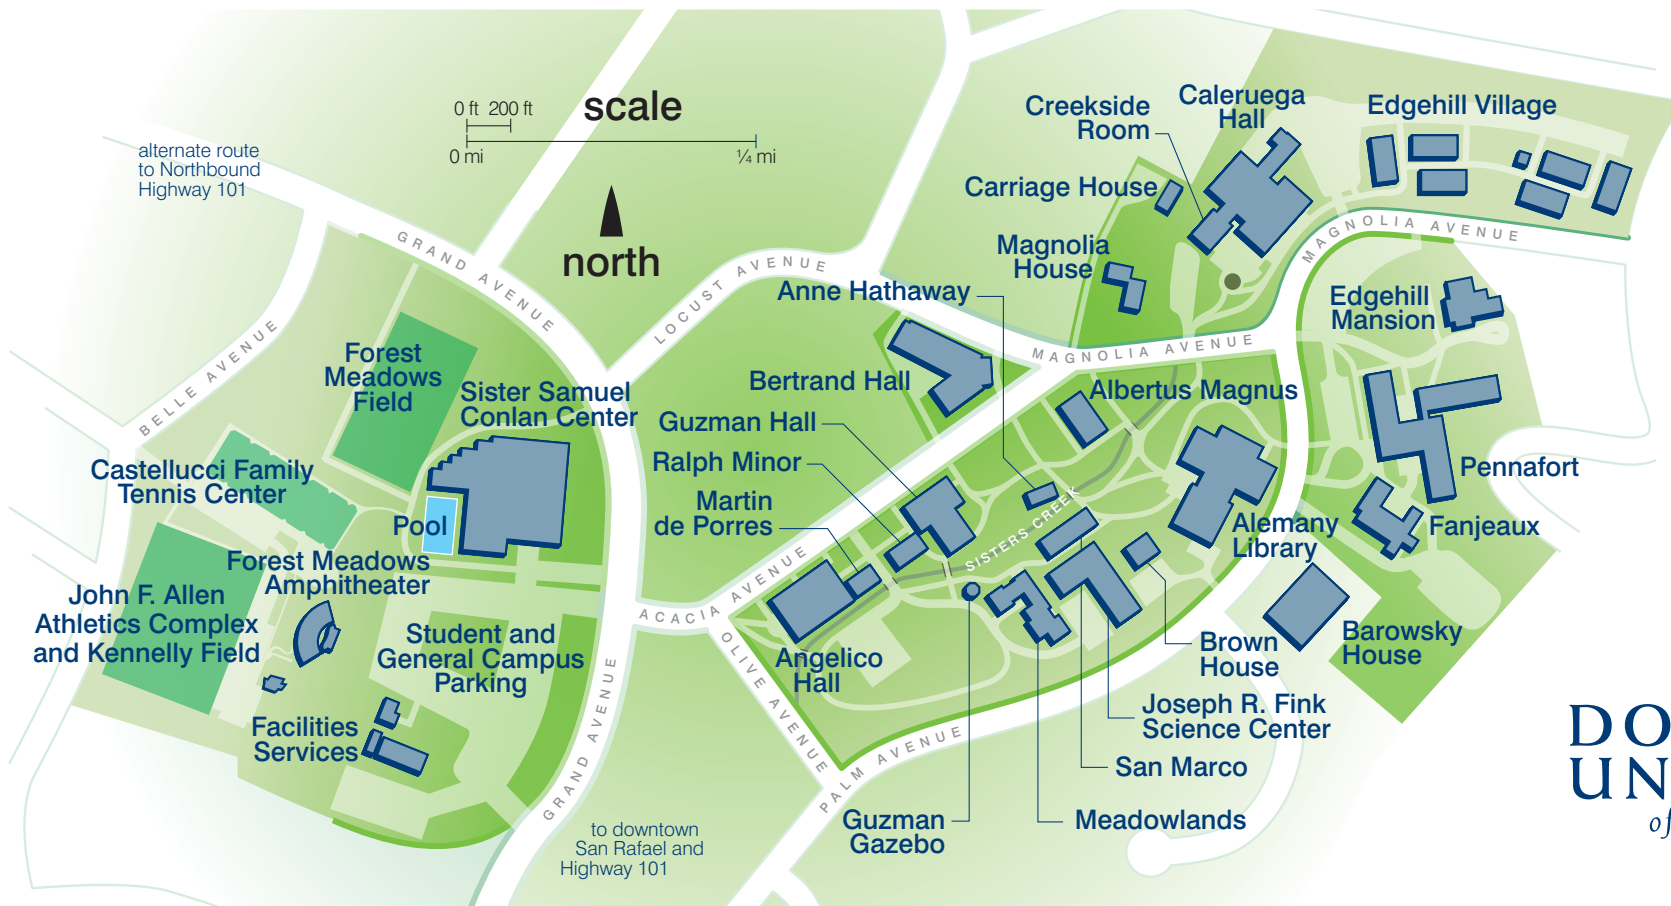

CAMPUS MAP AND DIRECTORY

**DOMINICAN
UNIVERSITY**
of CALIFORNIA
1890

Academic Affairs	Guzman Hall	Business Services	Bertrand Hall	Guzman Lecture Hall	Guzman Hall	Public Relations	Guzman Hall
Academic Support Services	Bertrand Hall	Campus Ministry	Edgehill Mansion	Gymnasium	Conlan Center	Purchasing	Bertrand Hall
Admissions	Magnolia House	Career Services	Bertrand Hall	School of Health and Natural Sciences	Guzman Hall	Registrar	Bertrand Hall
Advancement	Guzman Hall	Chapel	Edgehill Mansion	Health Center	Bertrand Hall	Residence Halls	Edgehill Village, Fanjeaux, Meadowlands, and Pennafort
Alumni Relations	Edgehill Mansion	Chief Academic Officer	Guzman Hall	Housing Office (Residential Life)	Pennafort Hall	Security Desk	Bertrand Hall
Art Gallery	Alemany Library	Chilly's Café	Caleruega Hall	Human Resources	Carriage House	Service-Learning	Fanjeaux Hall
School of Arts, Humanities and Social Sciences	Angelico Hall	Computer Labs	Alemany Library	Information Technology	Alemany Library	Shield Room	Caleruega Hall
ASDU (Associated Students of Dominican University of California)	Fanjeaux Hall	Counseling Services	Bertrand Hall	Mail Services	Bertrand Hall	Student Life	Edgehill Mansion
Athletics Offices	Conlan Center	Creekside Room	Caleruega Hall	Marketing	Guzman Hall	Suzuki School of Music	Angelico Hall
Bon Appétit	Conlan Center	School of Education and Counseling Psychology	Bertrand Hall	Nursing Labs	Martin de Porres and Ralph Minor	Swimming Pool	Conlan Center
Bookstore	Caleruega Hall	ELS Language Centers	Pennafort Hall	Osher Lifelong Learning Institute	Anne Hathaway	Teaching and Learning Center	Bertrand Hall
School of Business and Leadership	Bertrand Hall	Financial Aid	Bertrand Hall	President	Guzman Hall	Weight Room/Multipurpose Room	Conlan Center
				President's Residence	Barowsky House