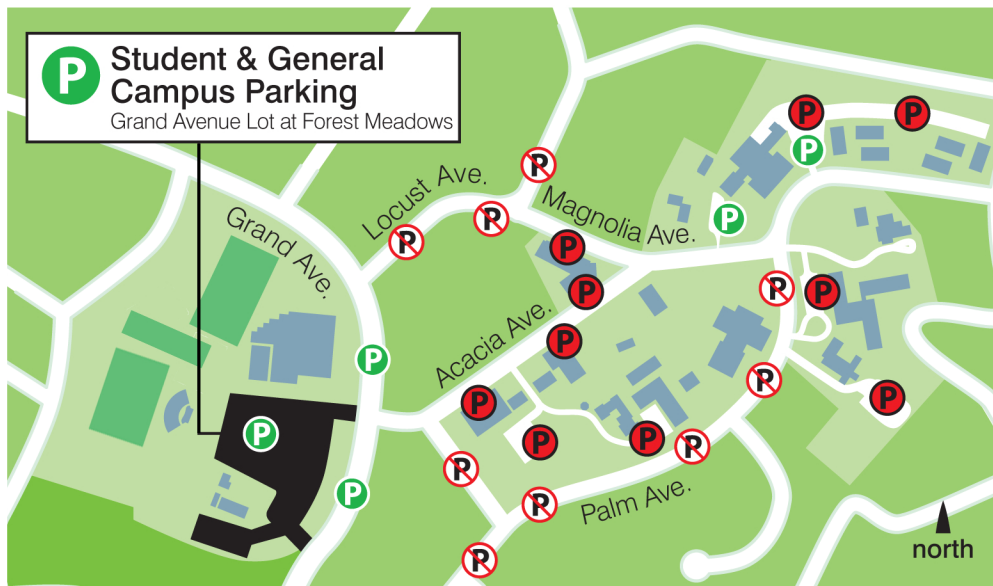

Parking Map

free permit only residential (no parking)

Public Transportation

to
San Rafael
Transit
Center

from San Francisco Airport 415-461-4222 www.marinairporter.com
Marin Airporter buses leave from the lower level on the hour and the half-hour from 5:00 a.m. to midnight every day. Transfer at Larkspur Landing to the free shuttle to the San Rafael Transit Center.

from Oakland Airport 707-837-8700 www.airportexpressinc.com
Airport Express buses leave every other hour on the even hour from 6:00 a.m. to midnight every day and stop at the San Rafael Transit Center.

by Bus 415-455-2000 www.goldengatetransit.org
Golden Gate Transit provides service to the San Rafael Transit Center from points in San Francisco, Sonoma, and Marin counties, and from Richmond and the El Cerrito BART Station in the East Bay.

from
San Rafael
Transit
Center
to
Dominican
Campus

by Bus 415-455-2000 www.goldengatetransit.org
Golden Gate Transit Bus 33 (San Rafael-Marin Civic Center) leaves hourly from 7:55 a.m. to 4:55 p.m., Monday through Friday (except holidays). It stops at the corner of Grand and Acacia Avenues.

by Taxi **Belaire Cab** 415-456-1313 **Radio Cab** 415-485-1234
Taxi service is available at the San Rafael Transit Center taxi stand.

by Foot
The Campus is about a mile from the San Rafael Transit Center. Go east on Third Street, turn left on Grand Avenue and proceed to Acacia.